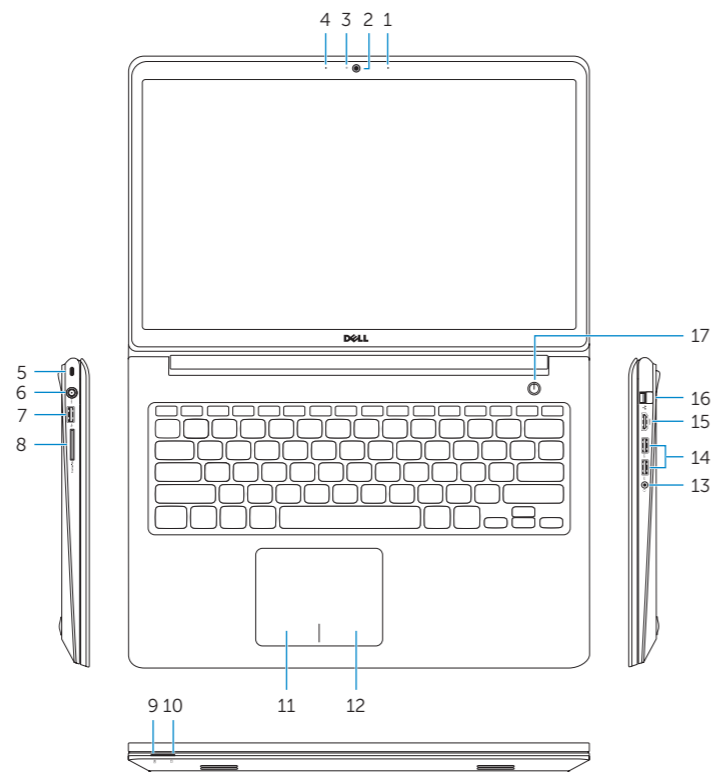

Features

Caracteristici | Funkcije | Funkcije | Özellikler

1. Right microphone
2. Camera
3. Camera-status light
4. Left microphone
5. Security-cable slot
6. Power-adapter port
7. USB 2.0 port
8. Media-card reader
9. Power and battery-status light
10. Hard-drive status light
11. Left-click area
12. Right-click area
13. Headset port
14. USB 3.0 ports (2)
15. HDMI port
16. Network port
17. Power button
18. Regulatory label
19. Service Tag label